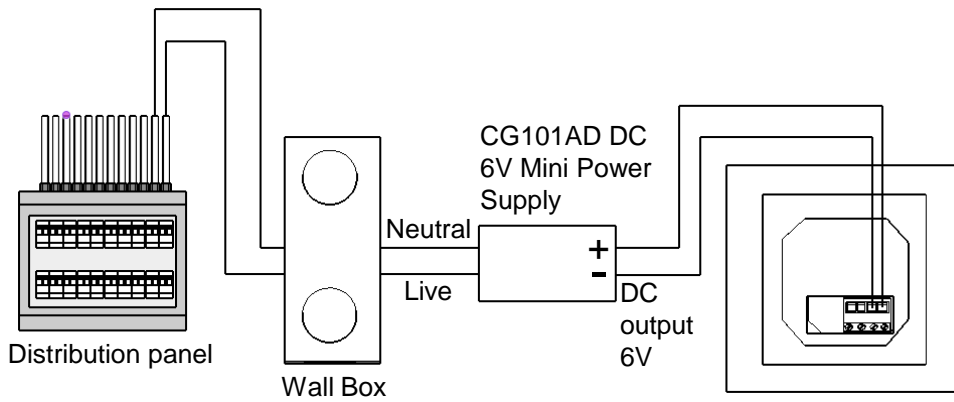

1. CG800H1-MD, Scene Control Panel, 1 Scene
2. CG100H2-MD, Scene Control Panel, 4 Scenes
3. CG800HHB, Doorbell switch

Wiring Diagram

Wiring diagram :CG800H1-MD, CG800H2-MD

Wiring diagram: CG800HHB