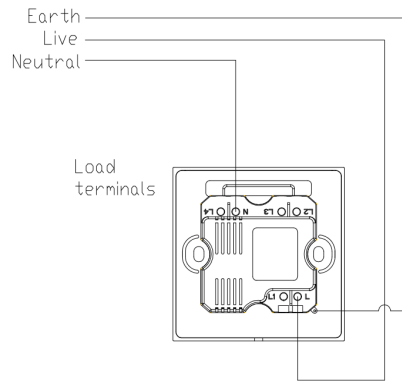

Model: CG600K4

Product: 8 Scene Panel

Specifications	
Two-way control function:	Support
Operating voltage:	AC100-240V, 50/60Hz
Dimension L X W x D (mm)	86x86x40.5
Backlight:	Support
Control communications:	ZigBee, IEEE 802.15.4 , MESH Network
Radio frequency:	2.4 GHz, 16 channels
Operational temperature	0°C to 40°C
Humidity	5% to 95% non-condensing
Storage	-20°C to 70°C
Features	
1. 8 Scene control	

Wiring Diagram:

****Remarks:**

1. The maximum load requirements for fluorescent, CFL and LED loads may vary depends on the specific fixture and /or bulb being used.
2. The Unit must be earthed

TECHNICAL INFORMATION AND PICTURES ARE SUBJECTED TO CHANGE WITHOUT PRIOR NOTICE.
 Copyright © CityGrow Energy Systems Limited. All Rights Reserved.