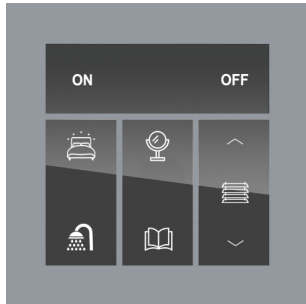

Model: CG600K4

Product: 8 Scene Panel

Specifications	
Two-way control function:	Support
Operating voltage:	AC100-240V, 50/60Hz
Dimension L X W x D (mm)	86x86x40.5
Backlight:	Support
Control communications:	ZigBee, IEEE 802.15.4 , MESH Network
Radio frequency:	2.4 GHz, 16 channels
Operational temperature	0°C to 40°C
Humidity	5% to 95% non-condensing
Storage	-20°C to 70°C
Features	
1. 8 Scene control	