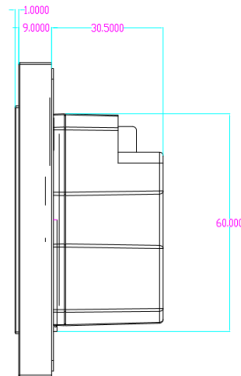

Model: CG600K4

Product: 8 Scene Panel

Specifications	
Two-way control function:	Support
Operating voltage:	AC100-240V, 50/60Hz
Dimension L X W x D (mm)	86x86x40.5
Backlight:	Support
Control communications:	ZigBee, IEEE 802.15.4 , MESH Network
Radio frequency:	2.4 GHz, 16 channels
Operational temperature	0°C to 40°C
Humidity	5% to 95% non-condensing
Storage	-20°C to 70°C
Features	
1. 8 Scene control	

Wiring Diagram:

****Remarks:**

1. The maximum load requirements for fluorescent, CFL and LED loads may vary depends on the specific fixture and /or bulb being used.
2. The Unit must be earthed

TECHNICAL INFORMATION AND PICTURES ARE SUBJECTED TO CHANGE WITHOUT PRIOR NOTICE.
 Copyright © CityGrow Energy Systems Limited. All Rights Reserved.